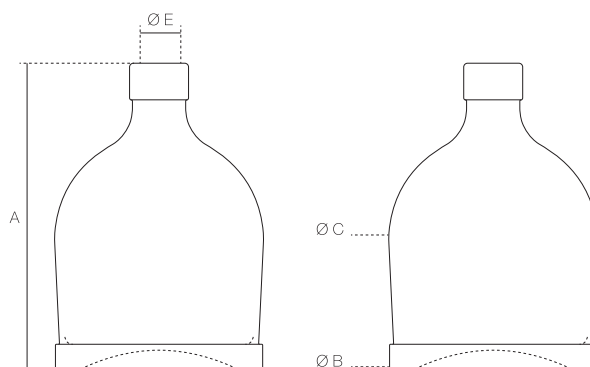

Cannonball Step

design by Italesse

Collo cortissimo, spalle lievemente aperte ma subito discendenti, ampia pancia e base piatta ma a rilievo caratterizzano questa bottiglia, dandole la duplice veste di eleganza e innovazione.

Particularly short neck, slightly open shoulders that immediately descend, wide body and flat bas-relief base characterise this bottle, granting elegance and innovation to it.

Packaging: pallet 100x120 cm

Item Modello	Capacità Capacity	Colore Vetro Glass colour	Imboccatura Finish	Peso unitario				
				Weight gr	A mm	Ø B mm	Ø max C mm	E mm
Cannonball step	25	Extra White	Plate					
Cannonball step	50	Extra White	Plate					18,5
Cannonball step	70	Extra White	Plate	800	163	110	112	21,5